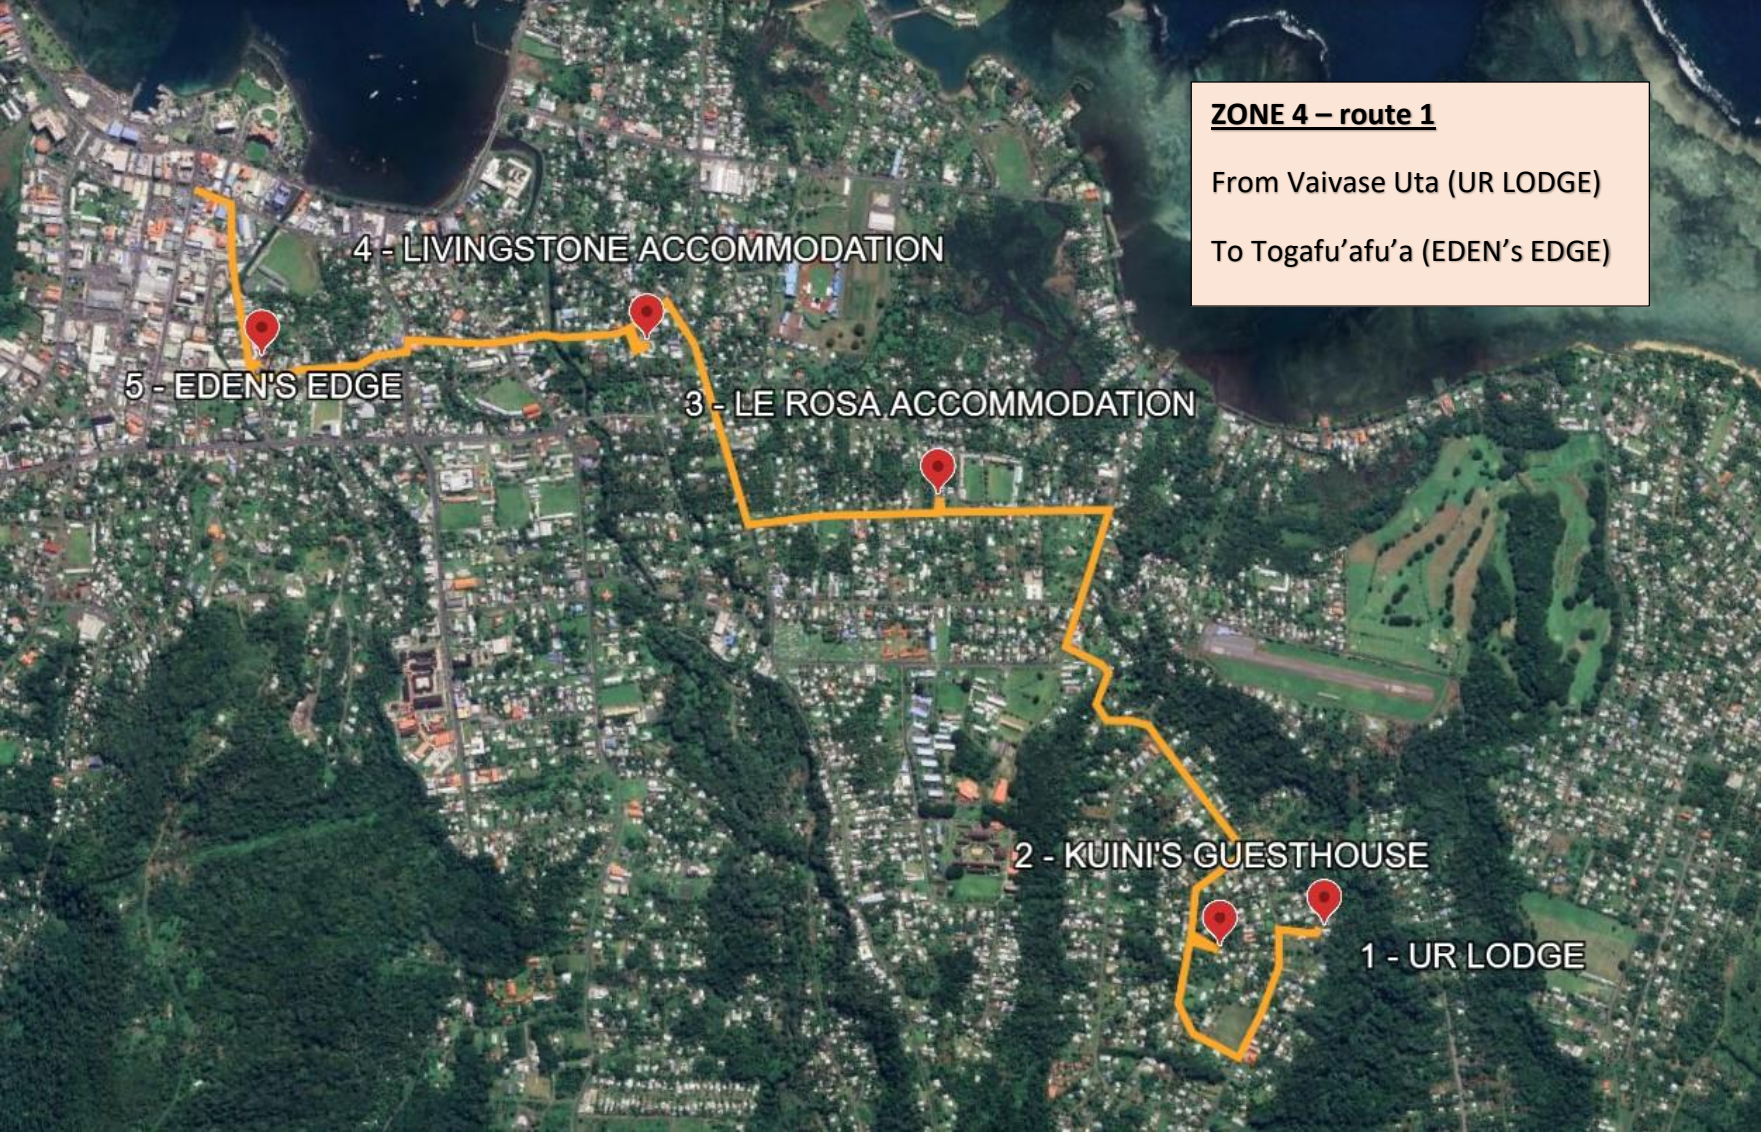

CHOGM Samoa 2024 - Transport Shuttle Maps for Timetable as at 20 Oct 2024

CHOGM Samoa 2024 - Transport Shuttle Maps for Timetable as at 20 Oct 2024

CHOGM Samoa 2024 - Transport Shuttle Maps for Timetable as at 20 Oct 2024

ZONE 6 – route 3

From Vaitele UTA (LE AURA INN)

To Vaitele TAI (VAITELE PALM STUDIO)

CHOGM Samoa 2024 - Transport Shuttle Maps for Timetable as at 20 Oct 2024

ZONE 7 – route 1 & 2

R1. From Lefaga (RTP) to Siumu (COCONUTS)

R2. From Falelatai (SURVIVOR) to Manono Uta (LE VASA)

CHOGM Samoa 2024 - Transport Shuttle Maps for Timetable as at 20 Oct 2024

CHOGM Samoa 2024 - Transport Shuttle Maps for Timetable as at 20 Oct 2024

CHOGM Samoa 2024 - Transport Shuttle Maps for Timetable as at 20 Oct 2024