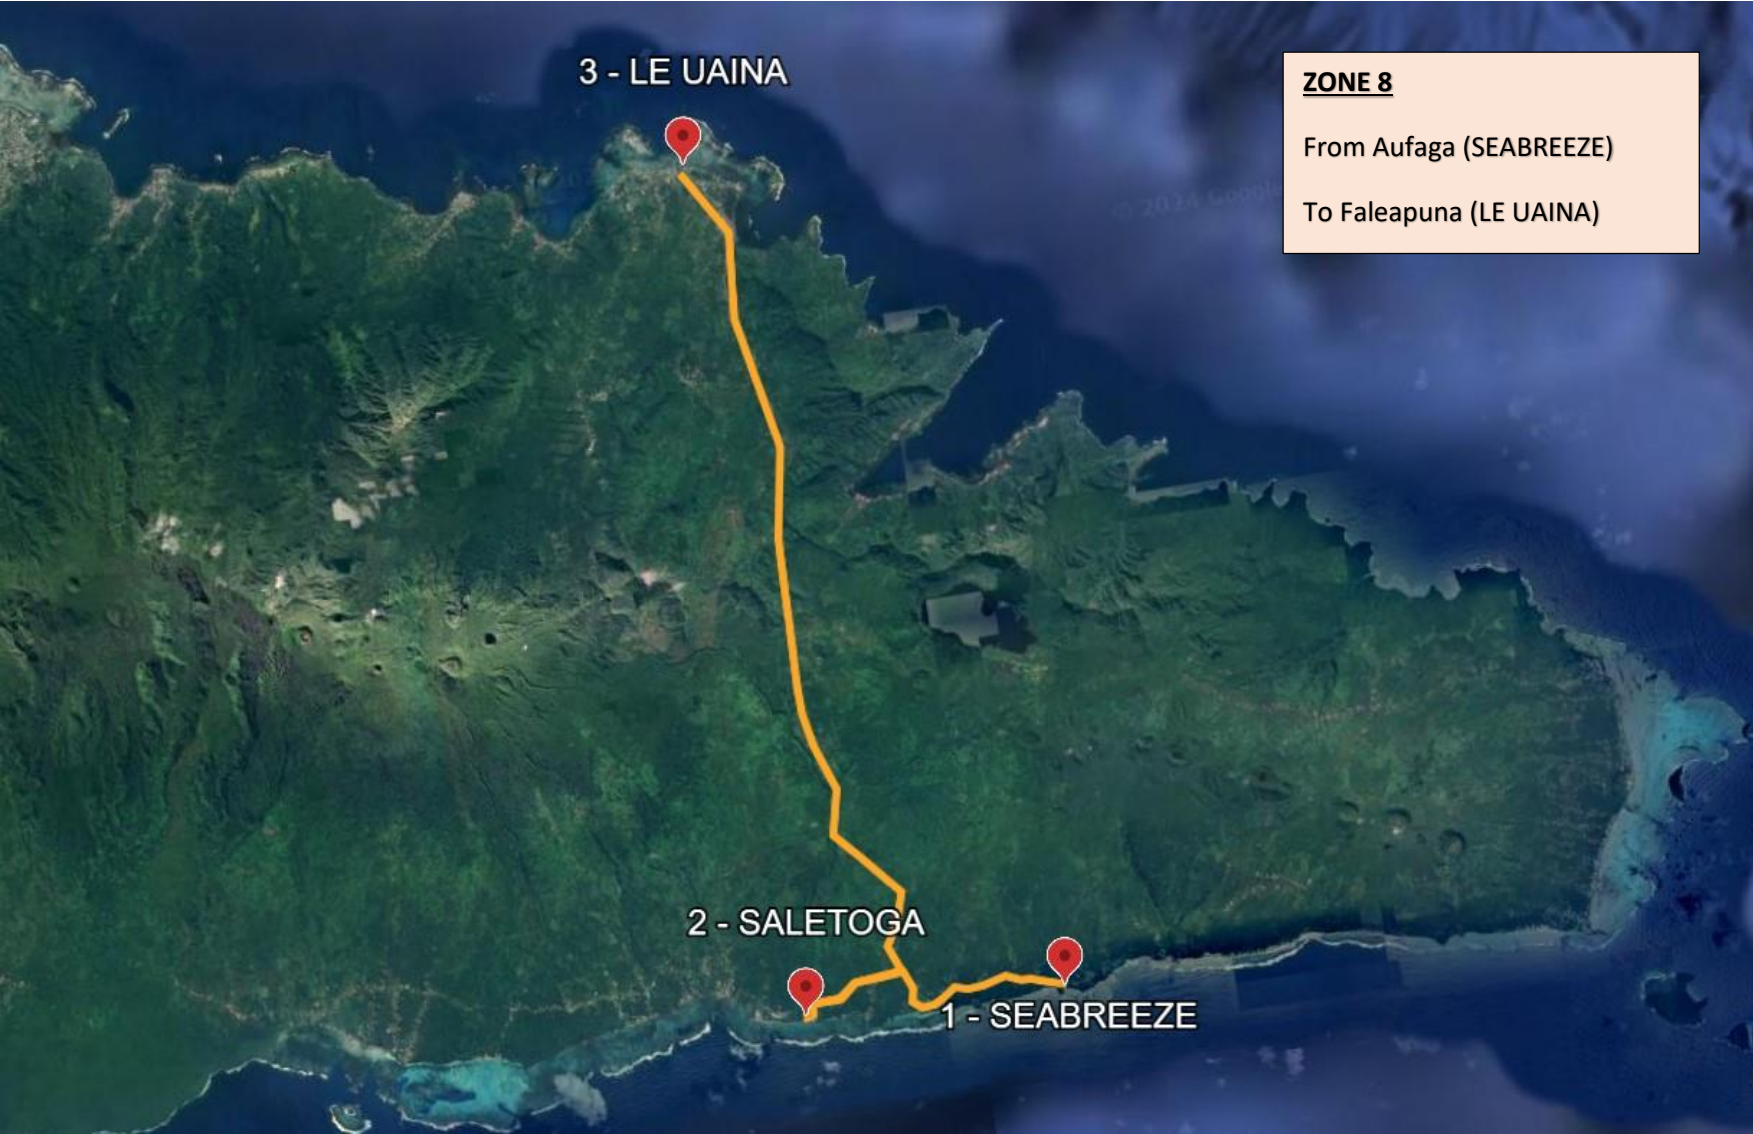

ZONE 6 – route 3

From Vaitele UTA (LE AURA INN)

To Vaitele TAI (VAITELE PALM STUDIO)

CHOGM Samoa 2024 - Transport Shuttle Maps for Timetable as at 20 Oct 2024

ZONE 7 – route 1 & 2

R1. From Lefaga (RTP) to Siumu (COCONUTS)

R2. From Falelatai (SURVIVOR) to Manono Uta (LE VASA)

CHOGM Samoa 2024 - Transport Shuttle Maps for Timetable as at 20 Oct 2024

CHOGM Samoa 2024 - Transport Shuttle Maps for Timetable as at 20 Oct 2024

CHOGM Samoa 2024 - Transport Shuttle Maps for Timetable as at 20 Oct 2024

CHOGM Samoa 2024 - Transport Shuttle Maps for Timetable as at 20 Oct 2024

CHOGM Samoa 2024 - Transport Shuttle Maps for Timetable as at 20 Oct 2024