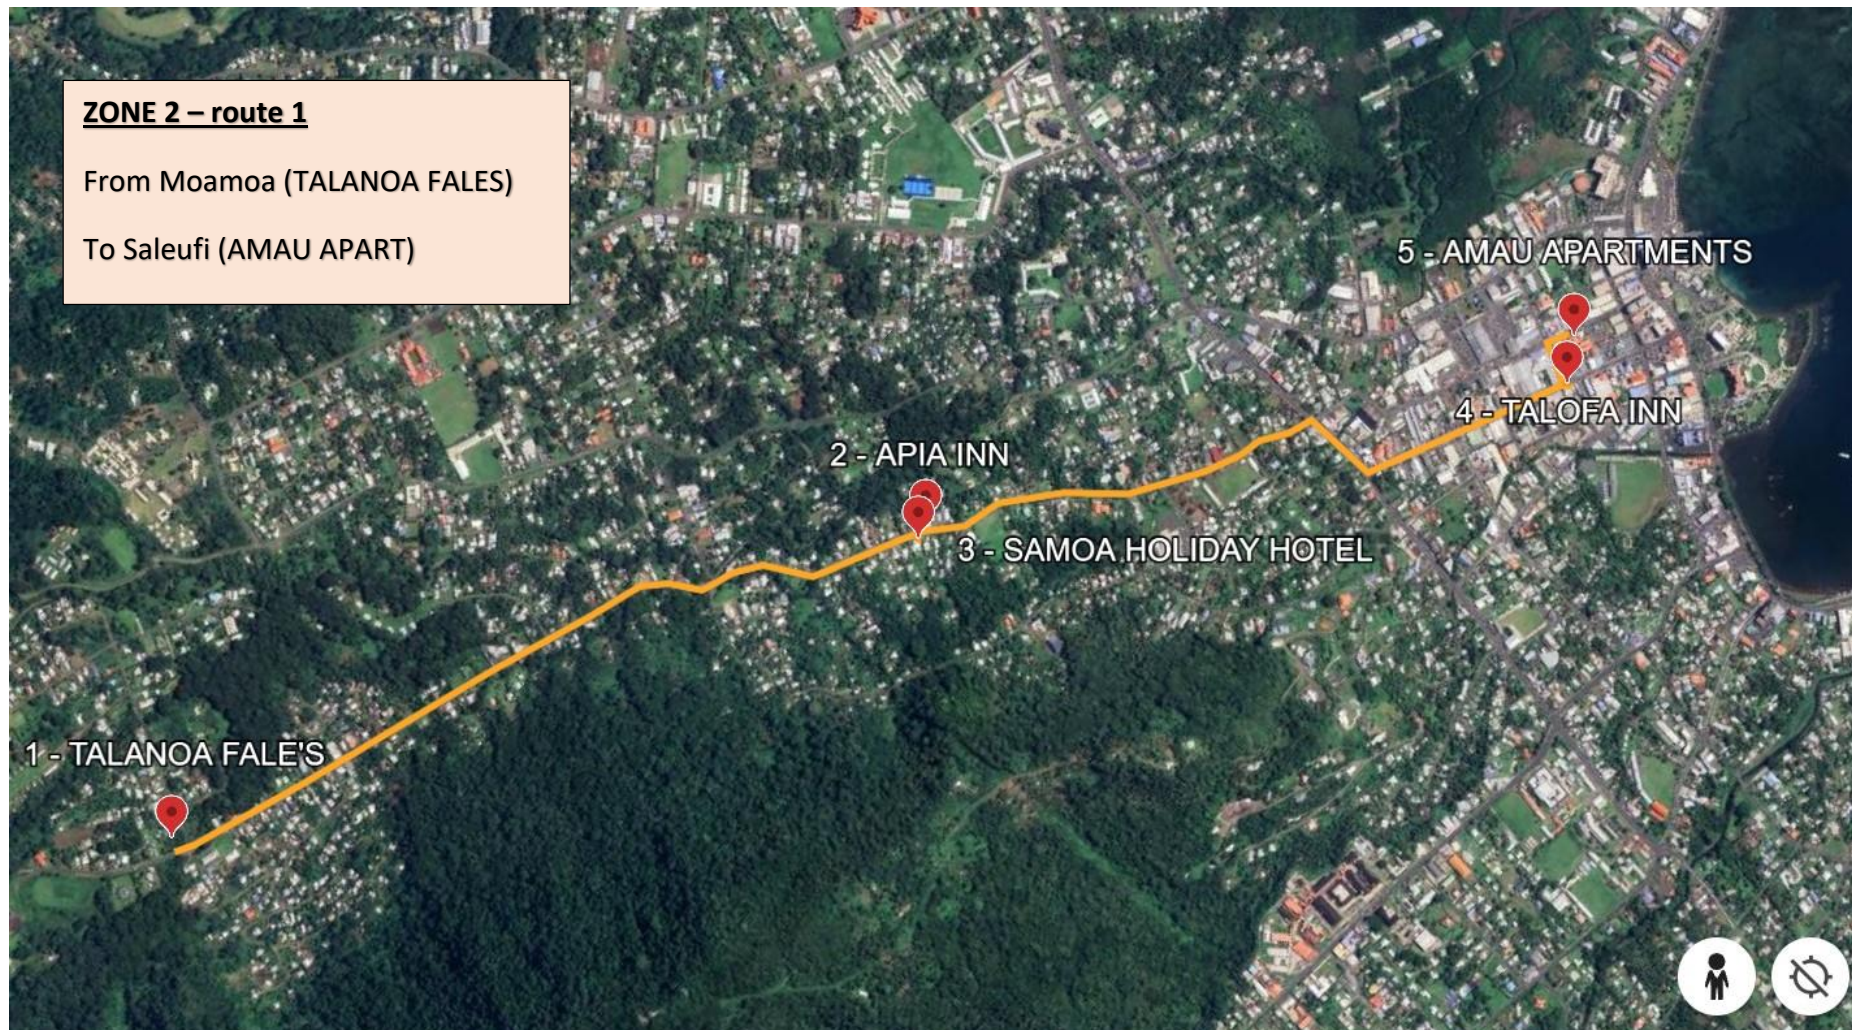

CHOGM Samoa 2024 - Transport Shuttle Maps for Timetable as at 20 Oct 2024

CHOGM Samoa 2024 - Transport Shuttle Maps for Timetable as at 20 Oct 2024

CHOGM Samoa 2024 - Transport Shuttle Maps for Timetable as at 20 Oct 2024

ZONE 6 – route 3

From Vaitele UTA (LE AURA INN)

To Vaitele TAI (VAITELE PALM STUDIO)

CHOGM Samoa 2024 - Transport Shuttle Maps for Timetable as at 20 Oct 2024

ZONE 7 – route 1 & 2

R1. From Lefaga (RTP) to Siumu (COCONUTS)

R2. From Falelatai (SURVIVOR) to Manono Uta (LE VASA)

CHOGM Samoa 2024 - Transport Shuttle Maps for Timetable as at 20 Oct 2024

CHOGM Samoa 2024 - Transport Shuttle Maps for Timetable as at 20 Oct 2024

CHOGM Samoa 2024 - Transport Shuttle Maps for Timetable as at 20 Oct 2024