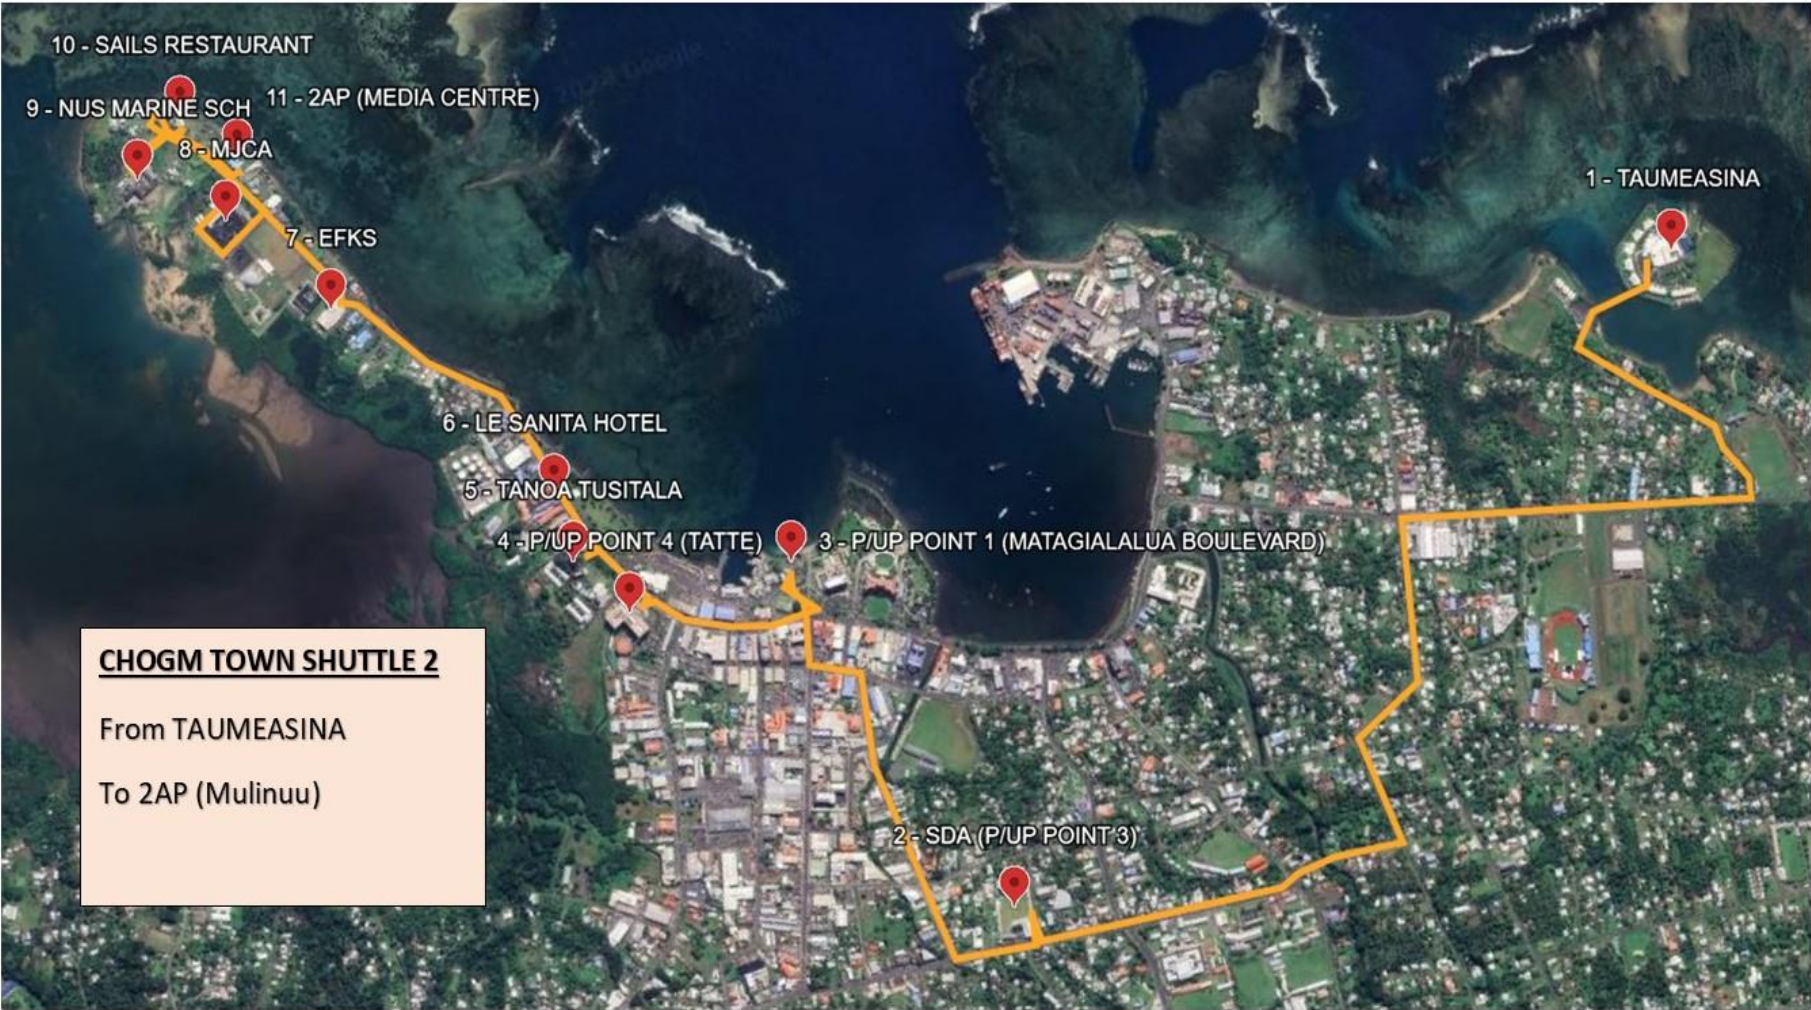

ZONE 6 – route 3

From Vaitele UTA (LE AURA INN)

To Vaitele TAI (VAITELE PALM STUDIO)

CHOGM Samoa 2024 - Transport Shuttle Maps for Timetable as at 20 Oct 2024

ZONE 7 – route 1 & 2

R1. From Lefaga (RTP) to Siumu (COCONUTS)

R2. From Falelatai (SURVIVOR) to Manono Uta (LE VASA)

CHOGM Samoa 2024 - Transport Shuttle Maps for Timetable as at 20 Oct 2024

CHOGM Samoa 2024 - Transport Shuttle Maps for Timetable as at 20 Oct 2024

CHOGM Samoa 2024 - Transport Shuttle Maps for Timetable as at 20 Oct 2024

CHOGM Samoa 2024 - Transport Shuttle Maps for Timetable as at 20 Oct 2024

CHOGM Samoa 2024 - Transport Shuttle Maps for Timetable as at 20 Oct 2024