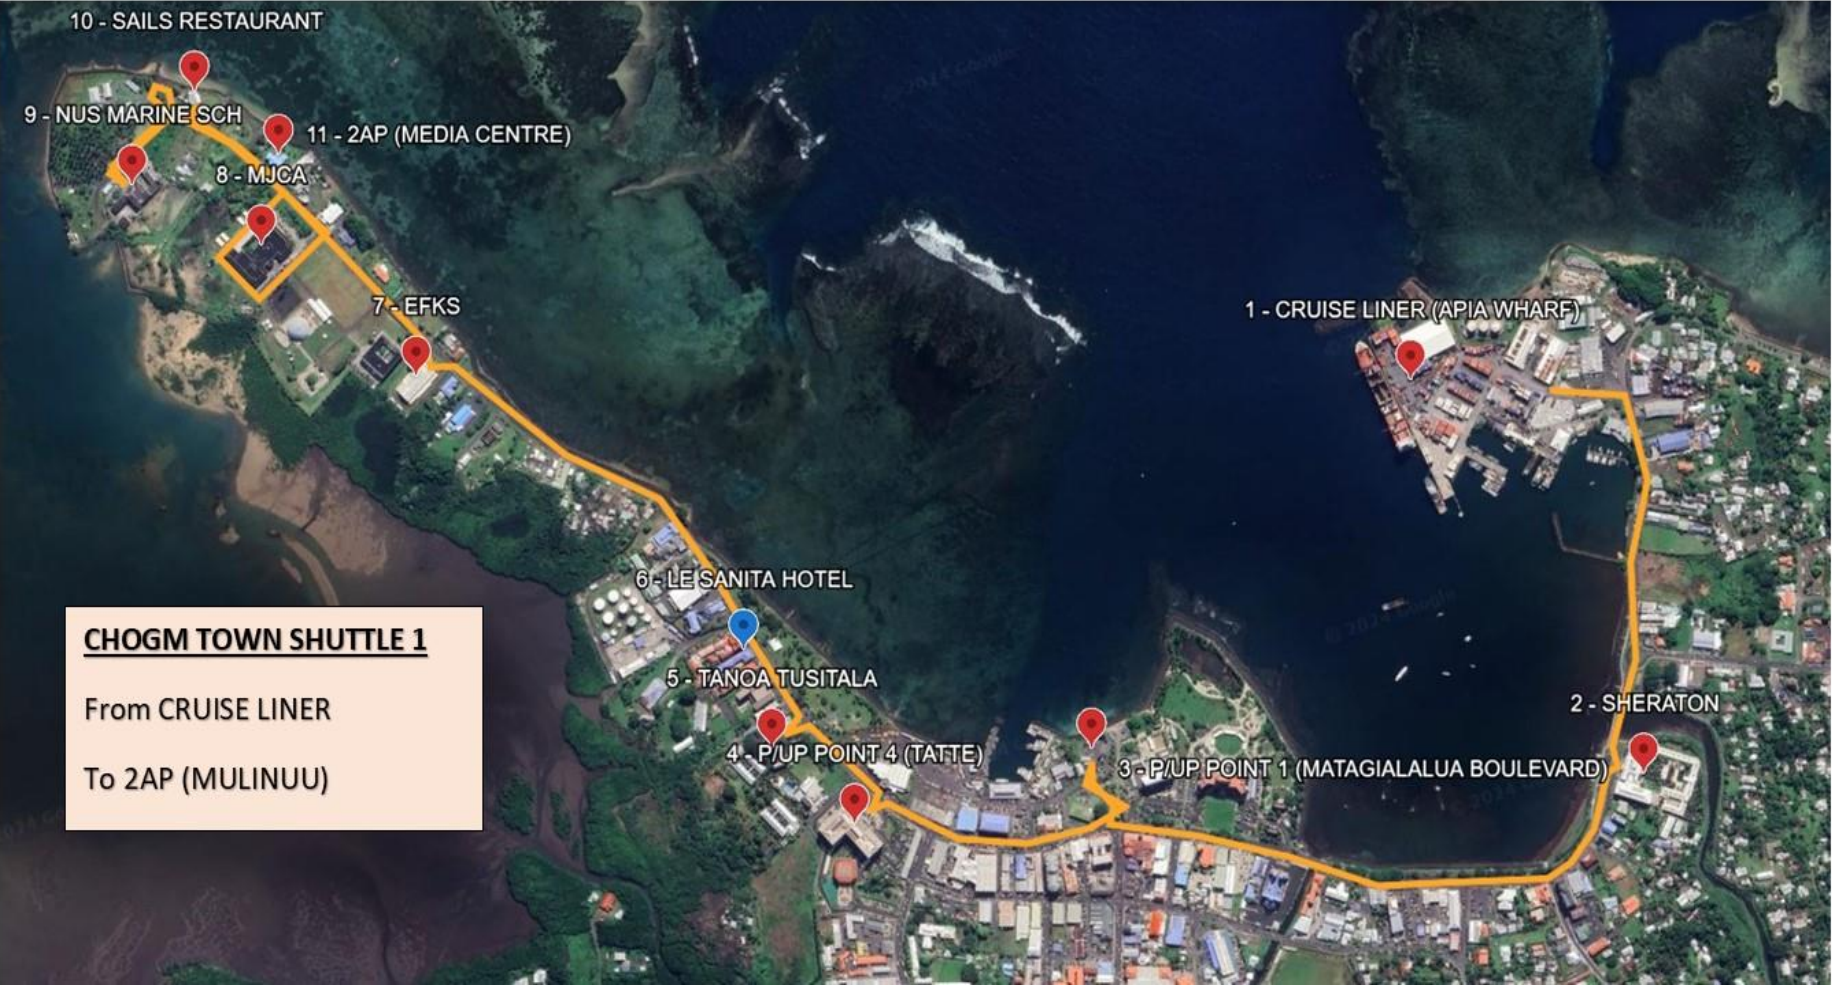

ZONE 6 – route 3

From Vaitele UTA (LE AURA INN)

To Vaitele TAI (VAITELE PALM STUDIO)

CHOGM Samoa 2024 - Transport Shuttle Maps for Timetable as at 20 Oct 2024

ZONE 7 – route 1 & 2

R1. From Lefaga (RTP) to Siumu (COCONUTS)

R2. From Falelatai (SURVIVOR) to Manono Uta (LE VASA)

CHOGM Samoa 2024 - Transport Shuttle Maps for Timetable as at 20 Oct 2024

CHOGM Samoa 2024 - Transport Shuttle Maps for Timetable as at 20 Oct 2024

CHOGM Samoa 2024 - Transport Shuttle Maps for Timetable as at 20 Oct 2024

CHOGM Samoa 2024 - Transport Shuttle Maps for Timetable as at 20 Oct 2024

CHOGM Samoa 2024 - Transport Shuttle Maps for Timetable as at 20 Oct 2024