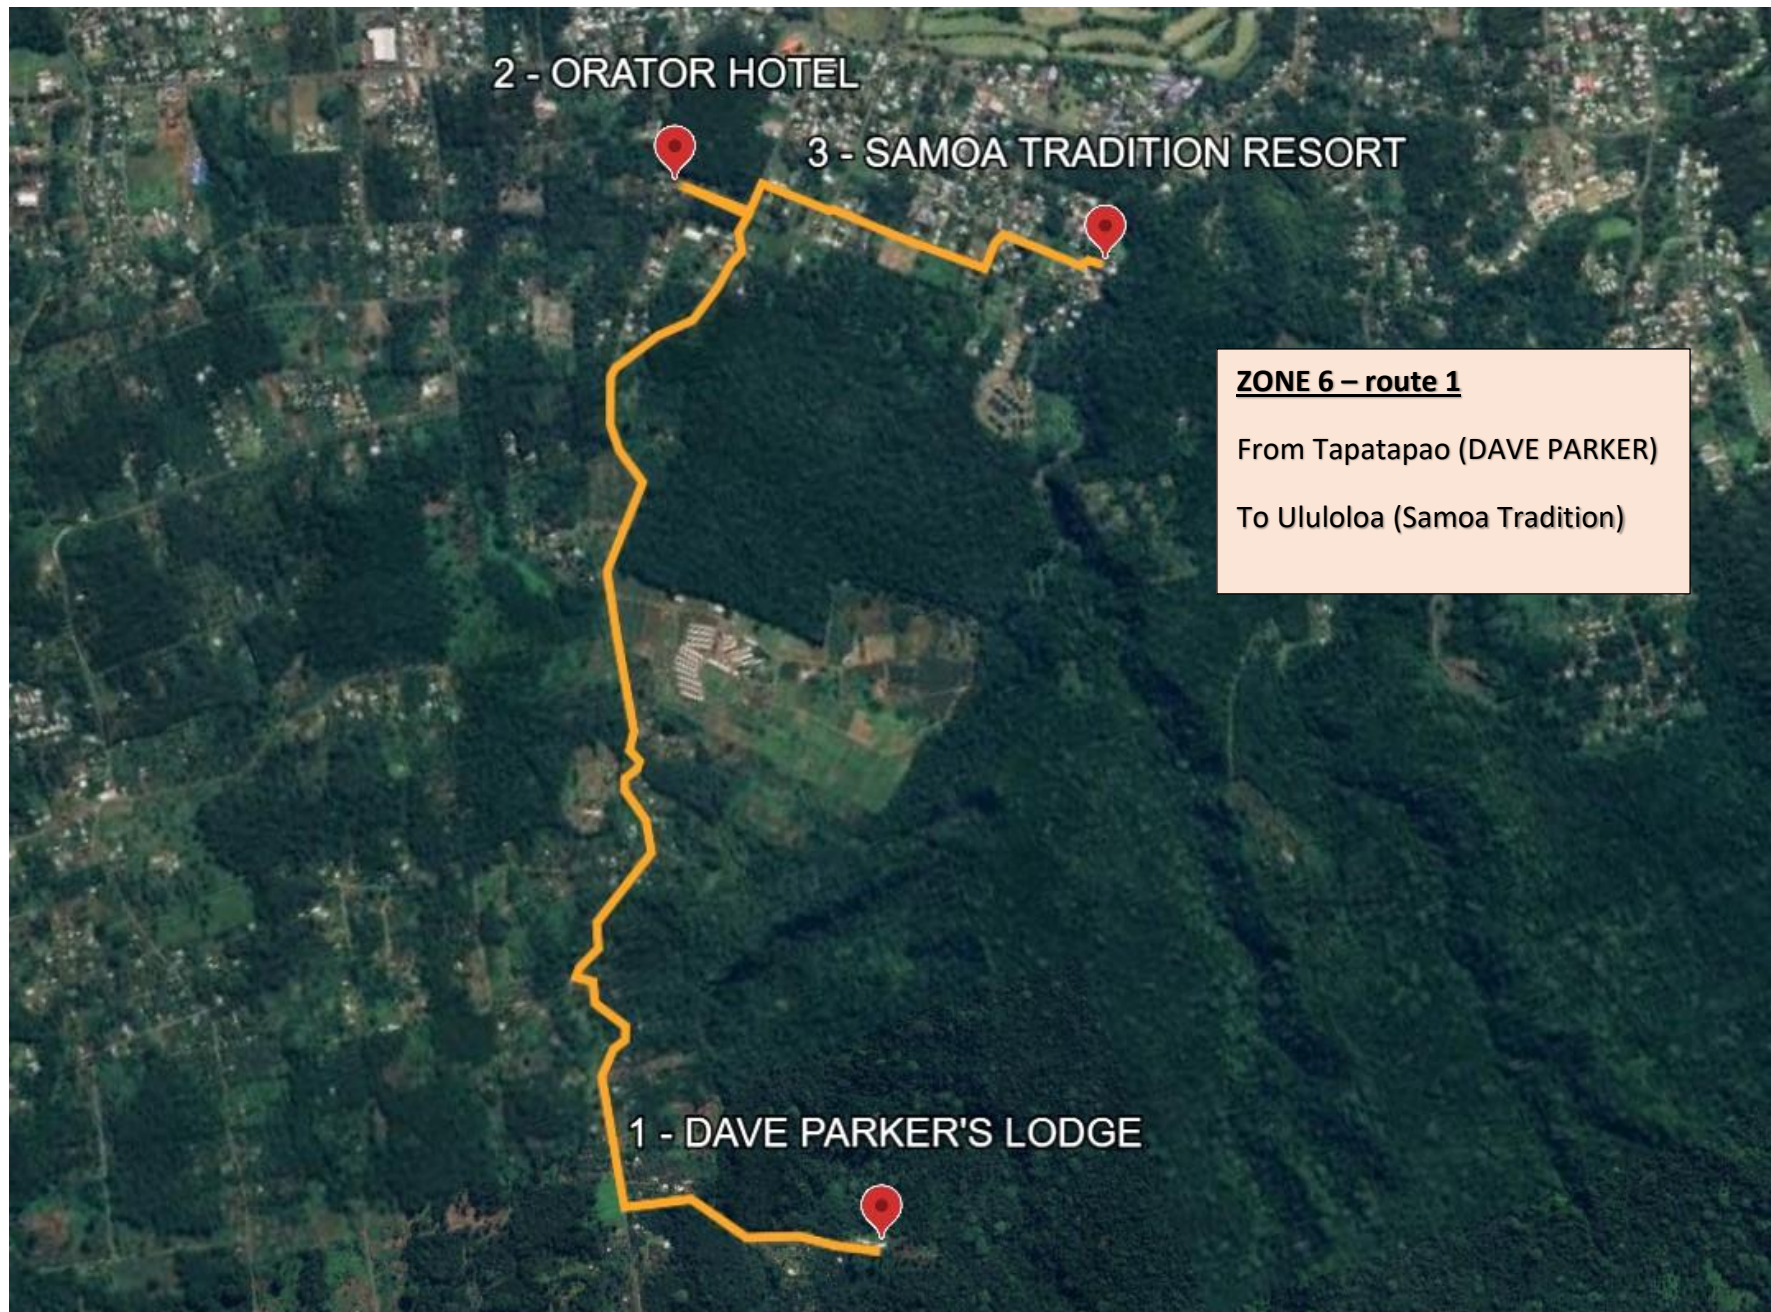

CHOGM Samoa 2024 - Transport Shuttle Maps for Timetable as at 20 Oct 2024

CHOGM Samoa 2024 - Transport Shuttle Maps for Timetable as at 20 Oct 2024

CHOGM Samoa 2024 - Transport Shuttle Maps for Timetable as at 20 Oct 2024

ZONE 6 – route 3

From Vaitele UTA (LE AURA INN)

To Vaitele TAI (VAITELE PALM STUDIO)

CHOGM Samoa 2024 - Transport Shuttle Maps for Timetable as at 20 Oct 2024

ZONE 7 – route 1 & 2

R1. From Lefaga (RTP) to Siumu (COCONUTS)

R2. From Falelatai (SURVIVOR) to Manono Uta (LE VASA)

CHOGM Samoa 2024 - Transport Shuttle Maps for Timetable as at 20 Oct 2024

CHOGM Samoa 2024 - Transport Shuttle Maps for Timetable as at 20 Oct 2024

CHOGM Samoa 2024 - Transport Shuttle Maps for Timetable as at 20 Oct 2024